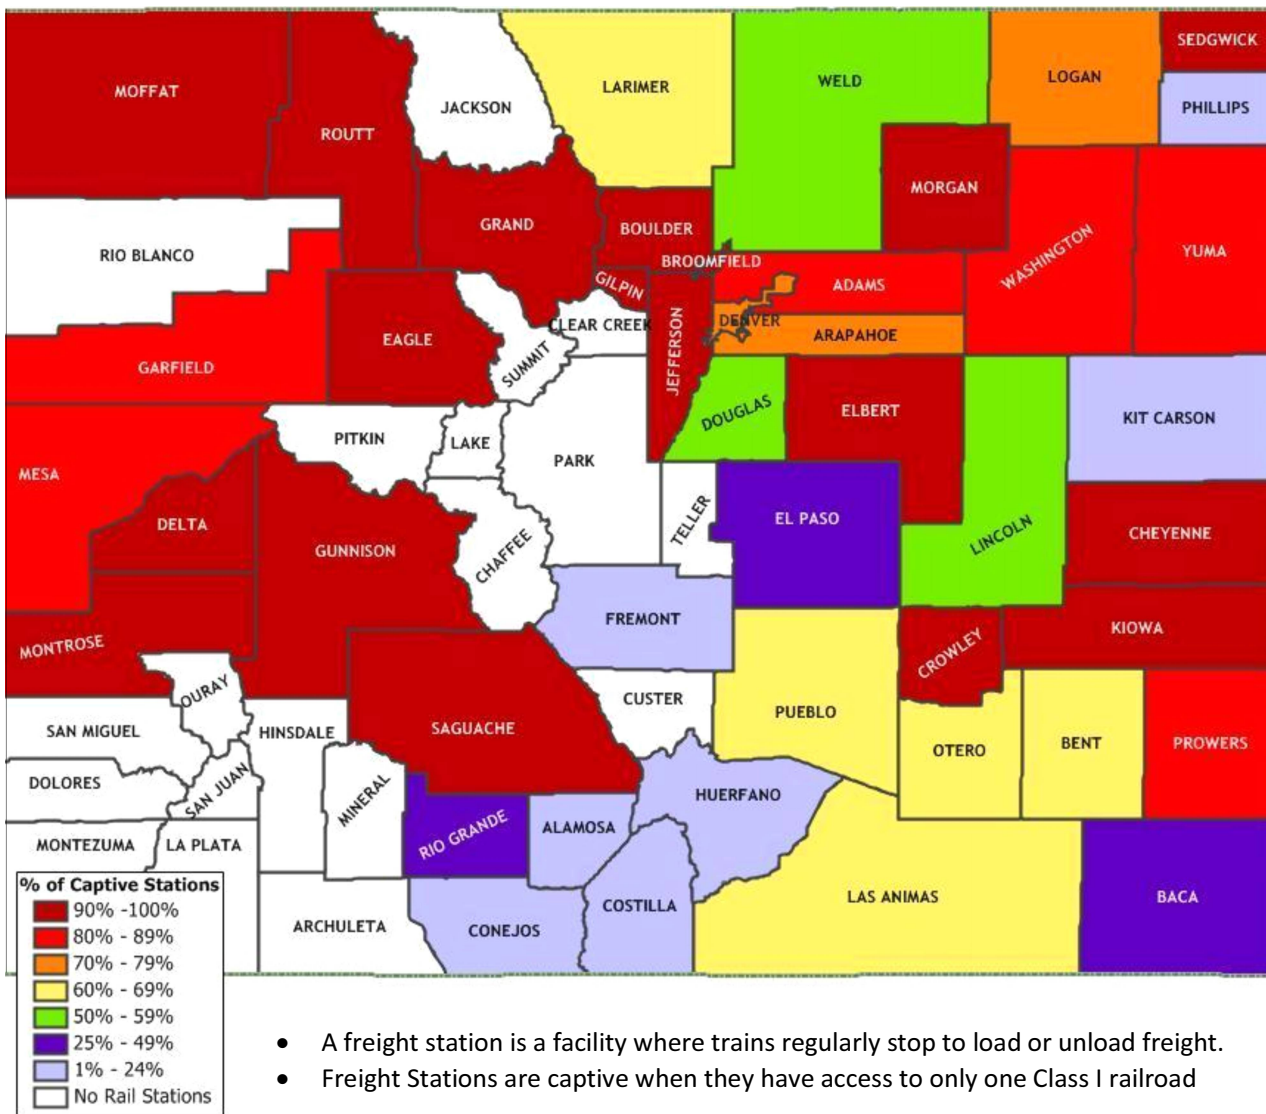

# Competition at Freight Rail Stations Colorado

Average Colorado Rail Station Captivity 68.0%

Escalation Consultants, Inc. • 301-977-7459 • www.EscalationConsultants.com