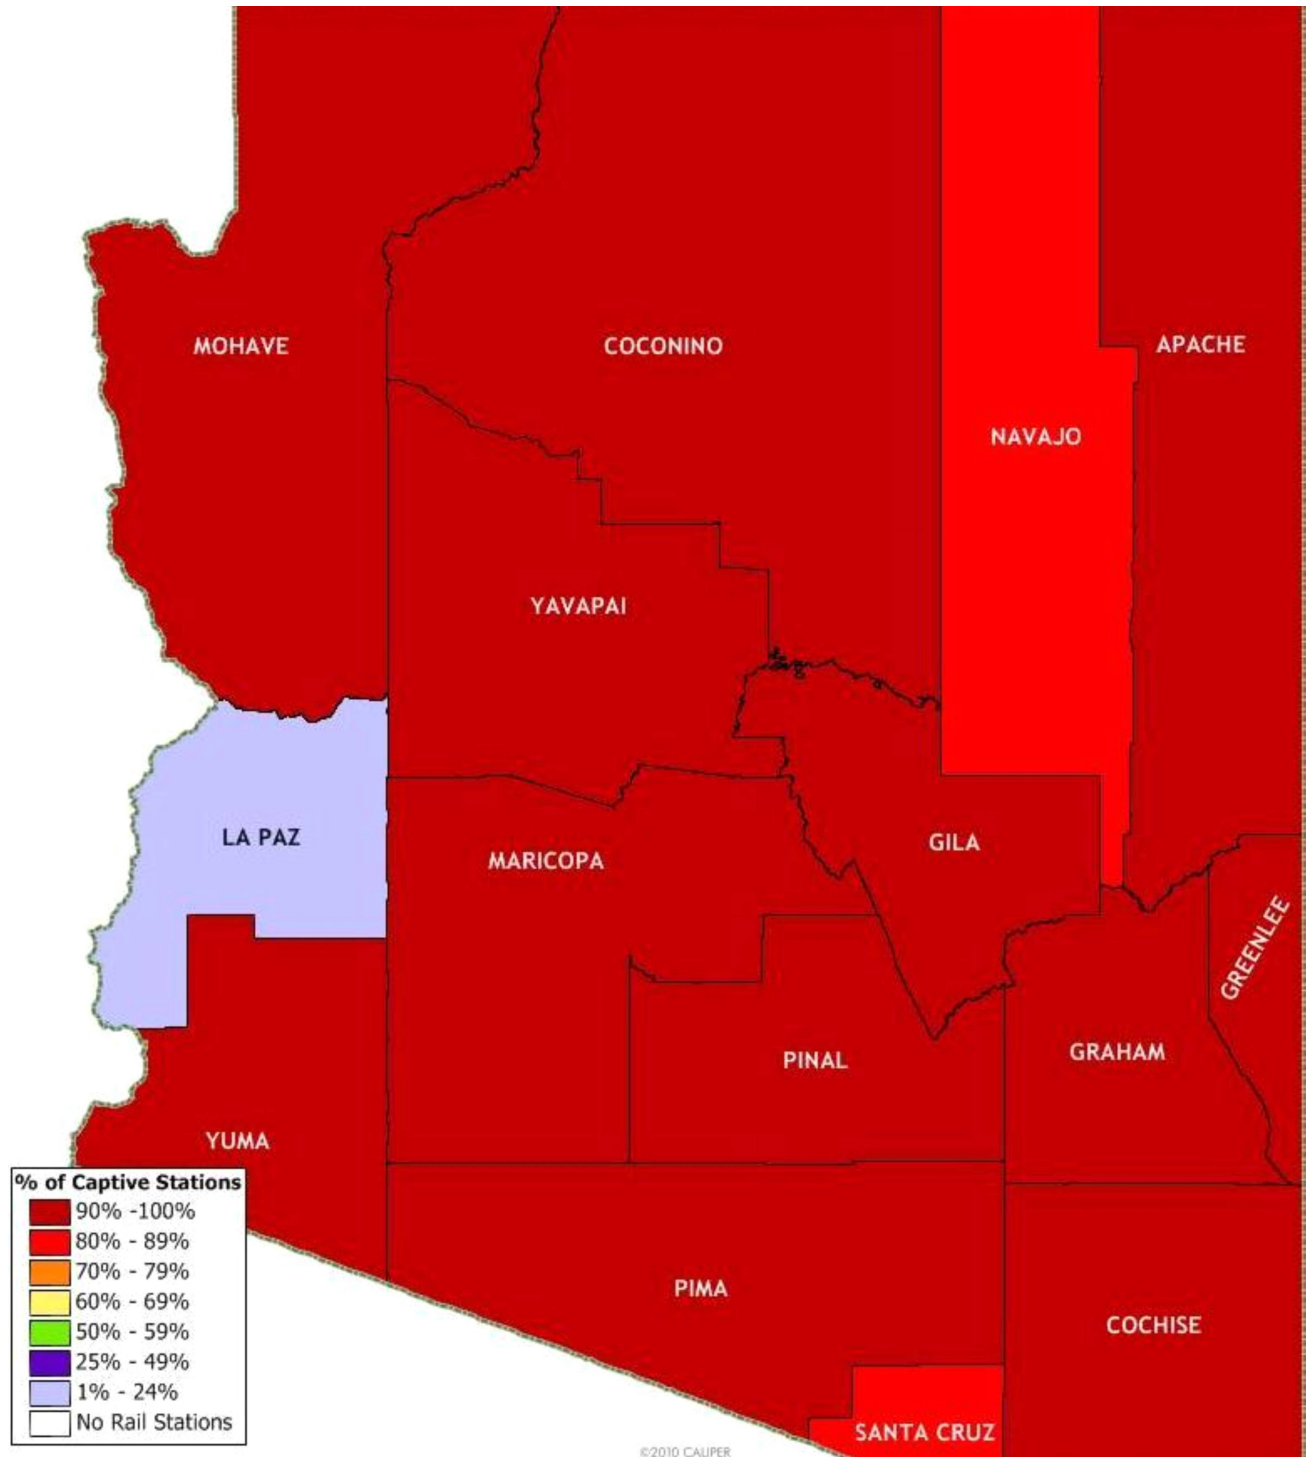

Competition at Freight Rail Stations Arizona

Average Arizona Rail Station Captivity 92.9%

- A freight station is a facility where trains regularly stop to load or unload freight.
- Freight Stations are captive when they have access to only one Class I railroad